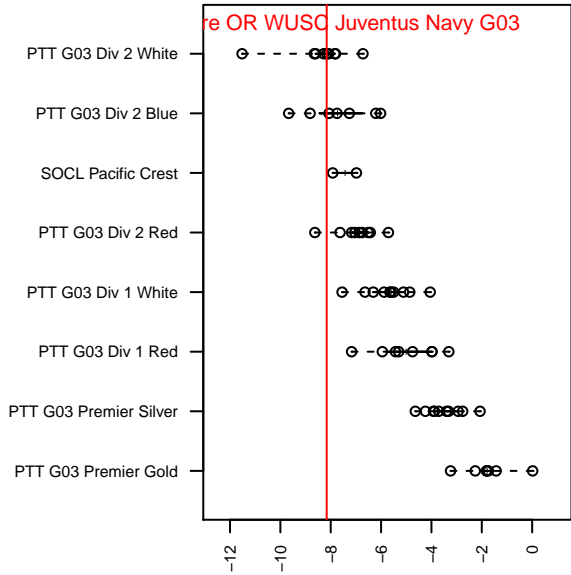

Crossfire OR WUSC Juventus Navy G03

Crossfire Oregon
 West Linn, OR
 G03 total strength=309
 attack=0.22 defense=0.15
 fall league = PTT G03 Div 2 White
 spr league = Spr OYS G03 Div 2 White

alt names used:
 WUSC G03 Juventus Navy
 WUSC GU12 Juventus Navy
 WUSC GU12 Juventus Navy
 WUSC GU12 Juventus Navy

Venues played:
 2015 Mt Hood Challenge U12
 2015 PTT G03 Division 2 White
 2015 OYS Founders Cup G03
 2015 Spr OYS G03 Division 2 White

Crossfire OR WUSC Juventus Navy G03
 Dots are actual minus expected GF (blue circles) and GA (red triangles).
 Blue line is smoothed change in attack strength. Red is smoothed change in defense strength.

**attack and defense variance (black dot)
relative to other teams
and top 10 in region**

**attack and defense rating
relative to others at age
and all opponents in last 13 months**

Performance relative to 13 month average